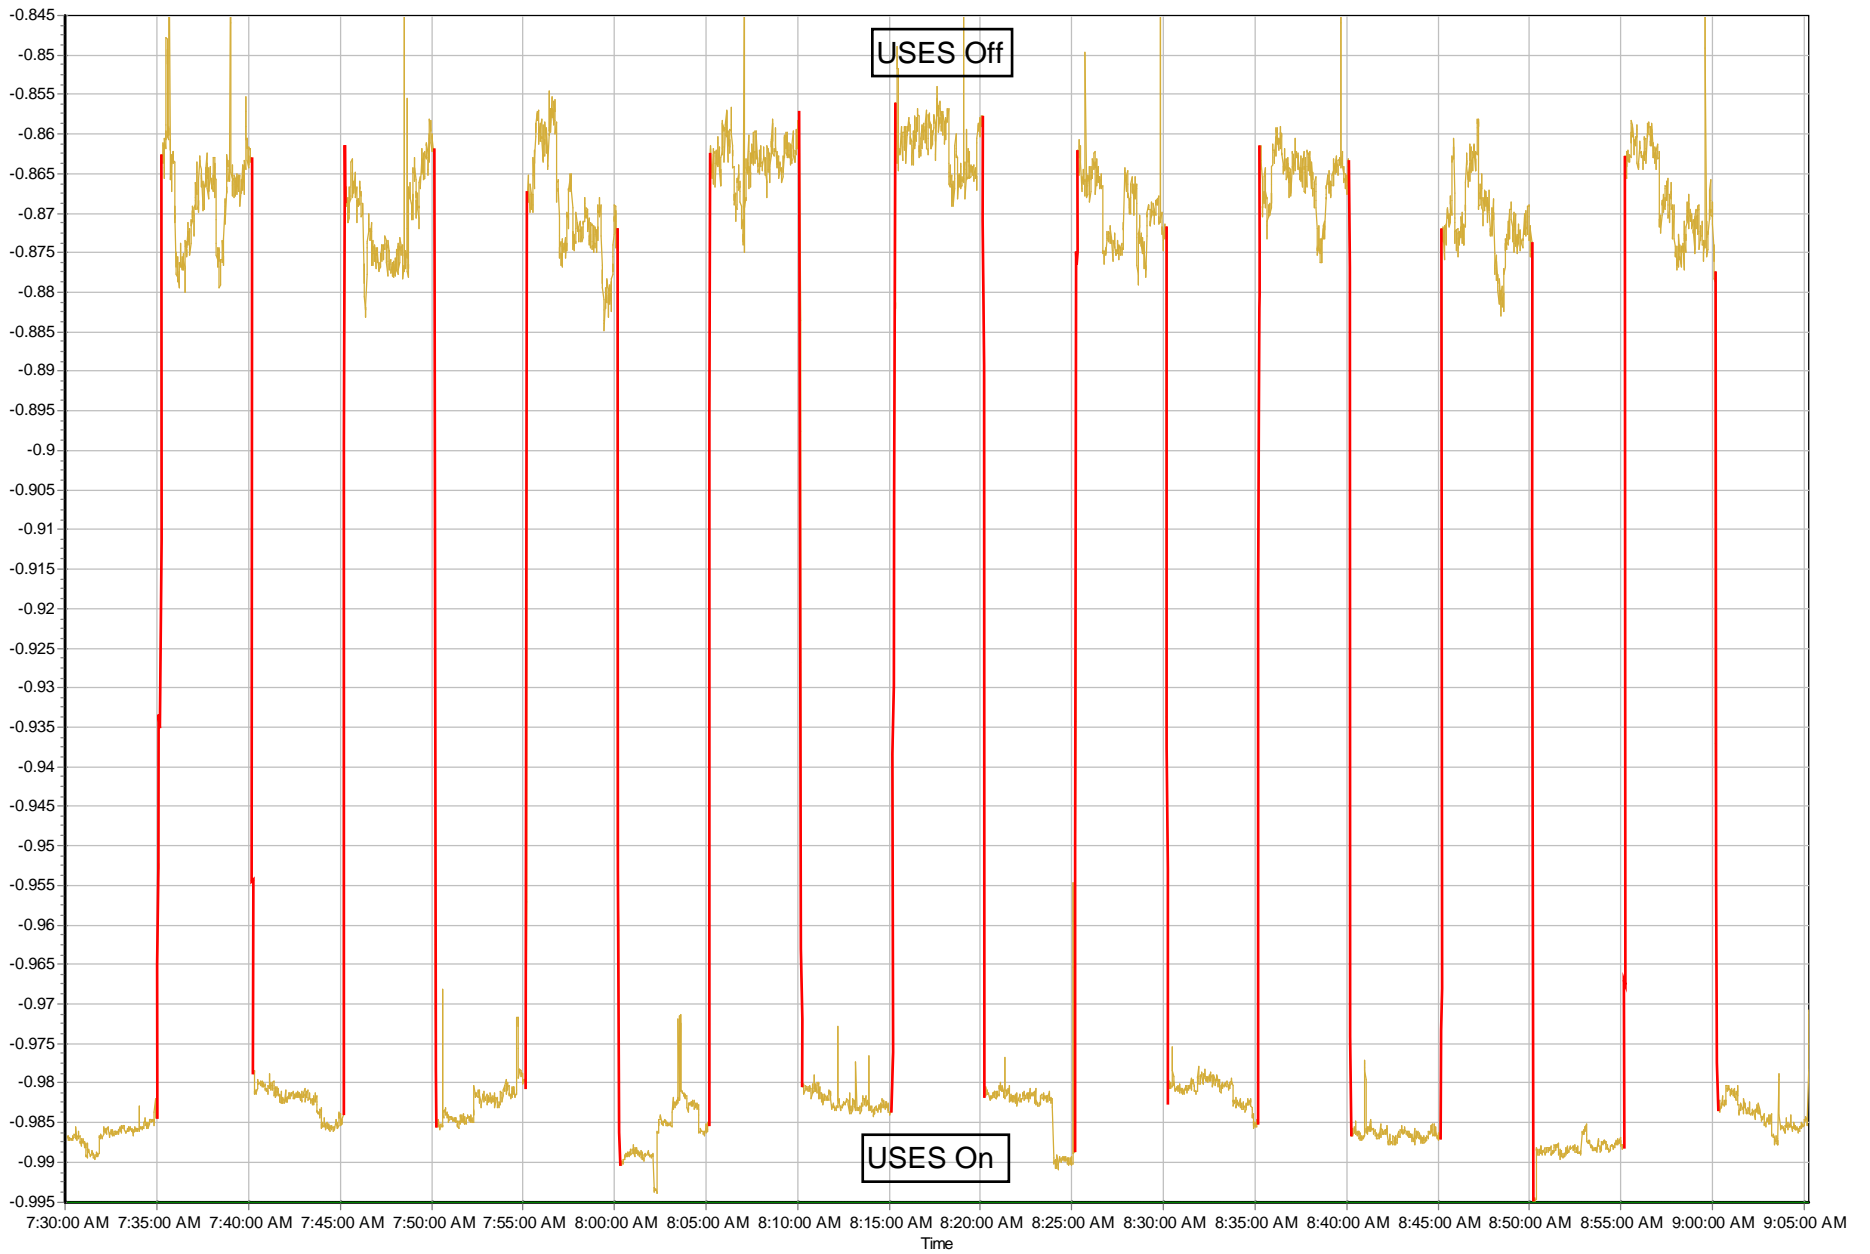

Isola - Elk Grove - Power Factor

2/22/2013 7:29:59 AM - 2/22/2013 9:05:16 AM

True Power Factor Total (0.88; min:1.00; max:0.83; avg:0.93)